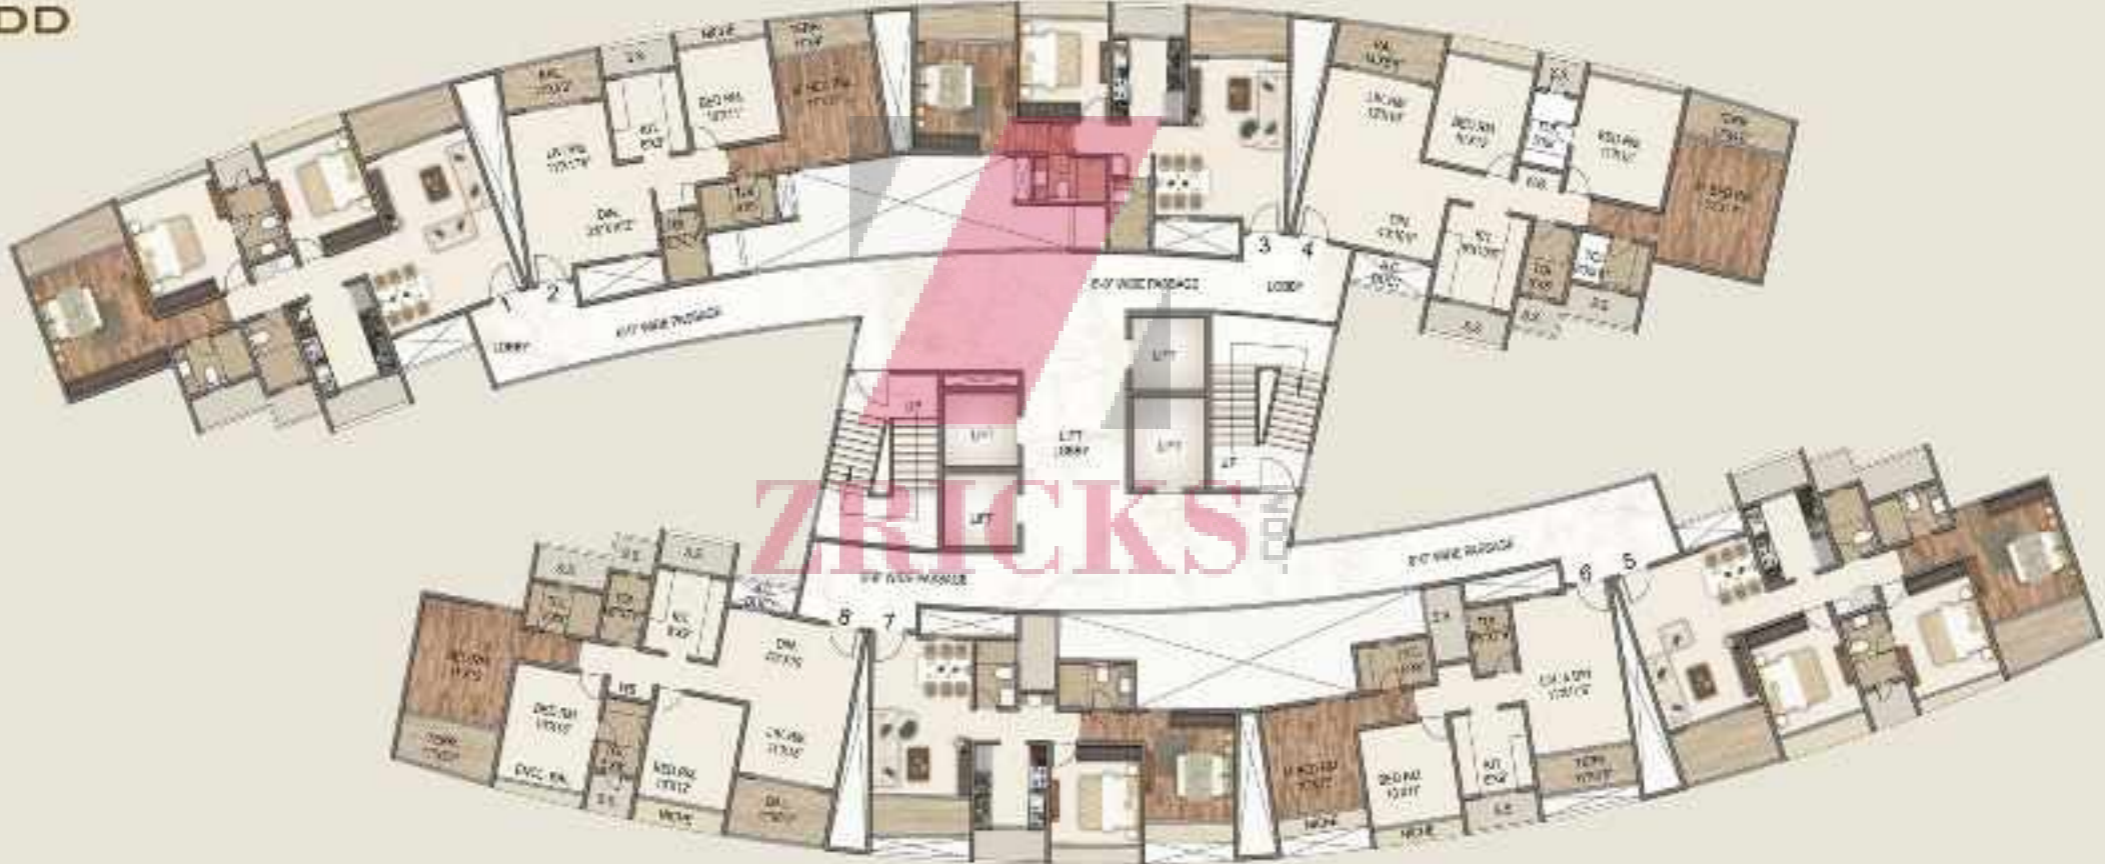

CAESAR ZRICKS

TRICKY

TYPICAL FLOOR PLAN

CAESAR | NAPOLEON | CHARLES

ODD

TYPICAL FLOOR PLAN

ALEXANDER | CLEOPATRA | ELIZABETH

EVEN

TYPICAL FLOOR PLAN

CAESAR | NAPOLEON | CHARLES

EVEN

TYPICAL FLOOR PLAN

ALEXANDER | CLEOPATRA | ELIZABETH

ODD

ZRICKS

6'-0" WIDE PASSAGE

LOBBY

www.Zricks.com

SAI
WORLD EMPIRE
KHARGHAR

SAI WORLD EMPIRE

KHARGHAR

18 ACRE KINGDOM

11 ACRE OF PODIUM LANDSCAPED GARDEN WITH KING SIZE EXPERIENCES.

LANDSCAPED THEMED GARDENS & SOCIALISING ZONES