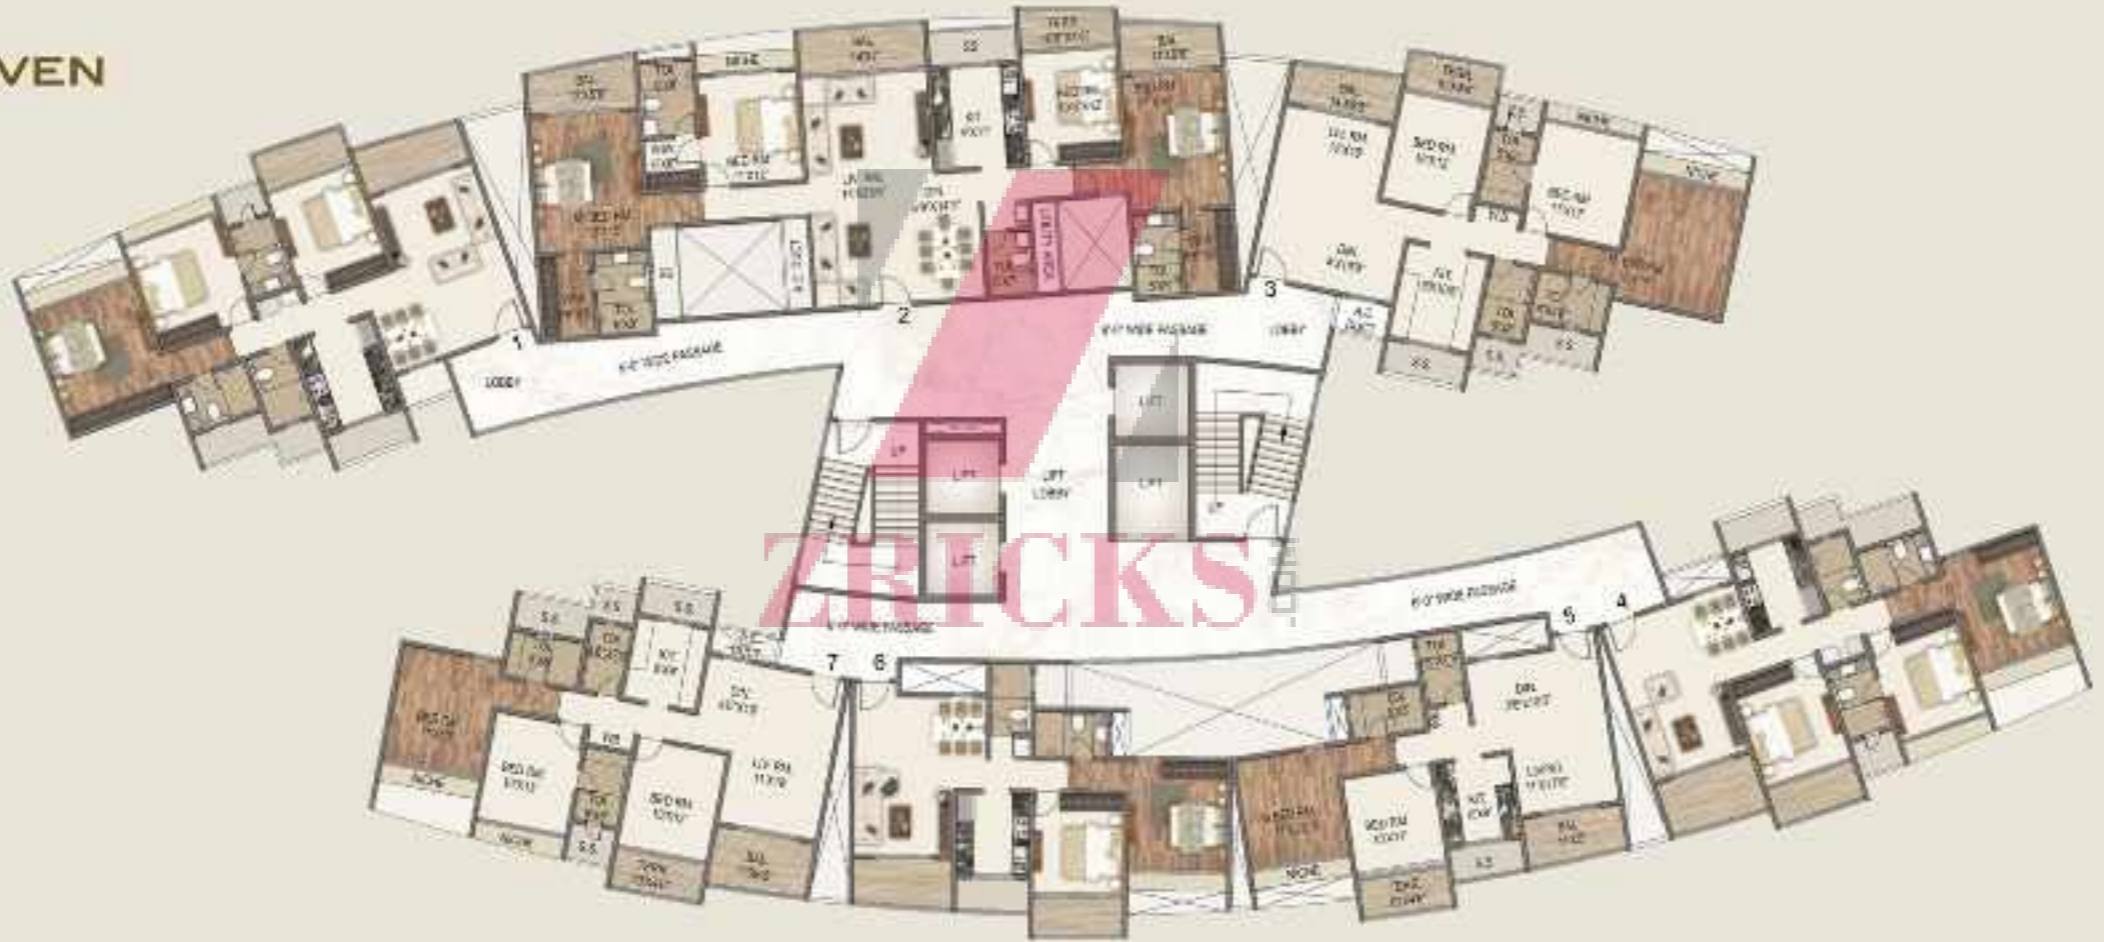

CAESAR ZRICKS

TRICKY

TYPICAL FLOOR PLAN

CAESAR | NAPOLEON | CHARLES

ODD

TYPICAL FLOOR PLAN

ALEXANDER | CLEOPATRA | ELIZABETH

EVEN

TYPICAL FLOOR PLAN

CAESAR | NAPOLEON | CHARLES

EVEN

TYPICAL FLOOR PLAN

ALEXANDER | CLEOPATRA | ELIZABETH

ODD

ZRICKS

6'-0" WIDE PASSAGE

PROJECT HALLMARKS

- 18-acre kingdom
- 6 Magnificent Towers 2, 3, 4 BHK Homes & Penthouses
- 11-Acre open green spaces
- 38 storeys each
- Next to Central Park, Kharghar

40,000 SQ.FT. STATE-OF-THE-ART CLUBHOUSE WITH MODERN AMENITIES